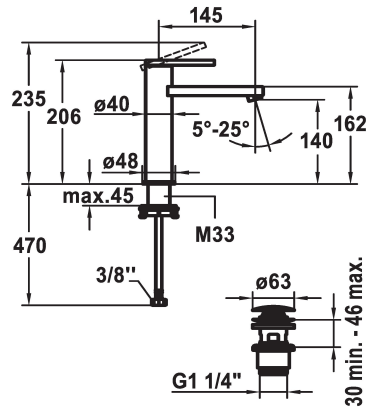

## KWC AVA E Lever mixer - Basin

Modell-Linie: AVA E | 12.451.642.700FL  
Armatura umywalkowa | Armatura jednouchwytywa

### KWC-No.

**124955**  
stainless steel, A 145, flexible connection hoses, with Push Open

**124956**  
stainless steel, A 145, flexible connection hoses, without pop-up valve

- \* Lever mixer
- \* EcoProtect - water-saving device
- \* Fixed spout
- Neoperl® Perlator® SSR, swivelling jet regulator
- \* OptimalSpace - ample space for washing or working
- \* KWC cartridge S 25
- with ceramic discs

### ATT-KWC- ABLAUFGARNITUR

mit\_Push\_open

ohne\_Ablaufgarnitur

- flow rate and temperature continuously variable
- \* Flexible connection hoses 3/8"
- \* QuickInstallation - Fastening via threaded connection with locking screws
- \* Mounting hole size  $\varnothing 35$  mm
- \* Scope of delivery:
- KWC pop-up valve Push Open 2 in 1 Z.538.321.177

Faucet\_typ

Dimension Height

G\_Acoustic group

Projection\_A

EnergyLabelCH

ATT-KWC-MASS-WASSERAUSTRITT

Materiał

5 l/min (3 bar)