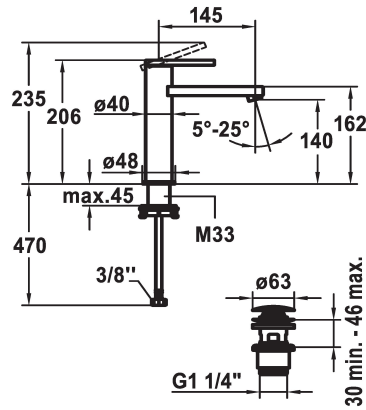

KWC AVA E Lever mixer - Basin

Modell-Linie: AVA E | 12.451.642.700FL
Hanat | Käsi käyttöiset hanat

KWC-No.

124955
stainless steel, A 145, flexible connection hoses, with Push Open

124956
stainless steel, A 145, flexible connection hoses, without pop-up valve

ATT-KWC- ABLAUFGARNITUR

mit_Push_open

ohne_Ablaufgarnitur

- flow rate and temperature continuously variable
- * Flexible connection hoses 3/8"
- * QuickInstallation - Fastening via threaded connection with locking screws
- * Mounting hole size ø35 mm
- * Scope of delivery:
- KWC pop-up valve Push Open 2 in 1 Z.538.321.177

Faucet_typ

Measure_Height

G_Acoustic group

Projection_A

EnergyLabelCH

ATT-KWC-MASS-WASSERAUSTRITT

Materiaali

lviCode

KWC AVA E Lever mixer - Basin

Modell-Linie: AVA E | 12.451.642.700FL
Hanat | Käsi­käyt­toiset hanat

Cartridge S 25

538711
Z.536.032

**Service key Neoperl © casing M20x1,
orange**

638338
Z.638.338
