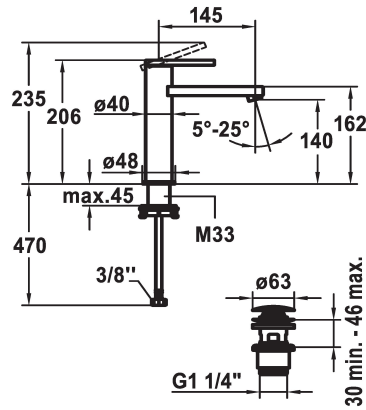

KWC AVA E Lever mixer - Basin

Modell-Linie: AVA E | 12.451.642.700FL
Taps | Manual taps

KWC-No.

124955
stainless steel, A 145, flexible connection hoses, with Push Open

124956
stainless steel, A 145, flexible connection hoses, without pop-up valve

pop-up valve

with Push open

without pop-up valve

- flow rate and temperature continuously variable
- * Flexible connection hoses 3/8"
- * QuickInstallation - Fastening via threaded connection with locking screws
- * Mounting hole size ø35 mm
- * Scope of delivery:
- KWC pop-up valve Push Open 2 in 1 Z.538.321.177

Technical Data

Flow rate
pop-up valve
Connection
Spout
Handling
Color code
Installation type
Faucet_typ
Measure Height
Acoustic group
Projection A
Energy label
Dimension Water outlet
material

5 l/min (3 bar)
with Push open
Flexible connection hoses
fixed
top lever
stainless steel
Pillar installation
Lever mixer
206
I
A 145
A
140
stainless steel

Spare Parts

KWC AVA E Lever mixer - Basin

Modell-Linie: AVA E | 12.451.642.700FL
Taps | Manual taps

Cartridge S 25

538711
Z.536.032

**Service key Neoperl © casing M20x1,
orange**

638338
Z.638.338
