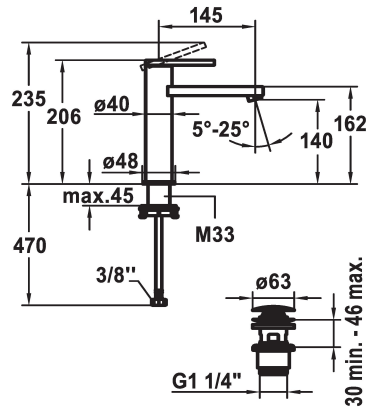

KWC AVA E Lever mixer - Basin

Modell-Linie: AVA E | 12.451.642.700FL
Taps | Manual taps

KWC-No.

124955
stainless steel, A 145, flexible connection hoses, with Push Open

124956
stainless steel, A 145, flexible connection hoses, without pop-up valve

pop-up assembly

with Push open

without pop-up valve

- flow rate and temperature continuously variable
- * Flexible connection hoses 3/8"
- * QuickInstallation - Fastening via threaded connection with locking screws
- * Mounting hole size $\varnothing 35$ mm
- * Scope of delivery:
- KWC pop-up valve Push Open 2 in 1 Z.538.321.177

Technical Data

Flow rate	5 l/min (3 bar)
pop-up assembly	with Push open
Connection	Flexible connection hoses
Spout	fixed
Handling	top lever
Color code	stainless steel
Installation type	Pillar installation
Faucet_typ	Lever mixer
Dimension Height	206
Acoustic group	I
Projection A	A 145
Energy label	A
Dimension Water outlet	140
material	stainless steel

Flow rate	5 l/min (3 bar)
pop-up assembly	with Push open
Connection	Flexible connection hoses
Spout	fixed
Handling	top lever
Color code	stainless steel
Installation type	Pillar installation
Faucet_typ	Lever mixer
Dimension Height	206
Acoustic group	I
Projection A	A 145
Energy label	A
Dimension Water outlet	140
material	stainless steel