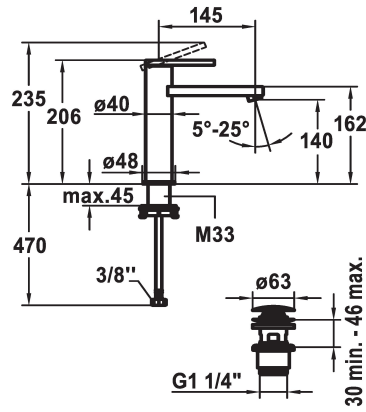

KWC AVA E Lever mixer - Basin

Modell-Linie: AVA E | 12.451.642.700FL
Taps | Manual taps

KWC-No.

124955
stainless steel, A 145, flexible connection hoses, with Push Open

124956
stainless steel, A 145, flexible connection hoses, without pop-up valve

Pop-up_valve

with Push open

without pop-up valve

- flow rate and temperature continuously variable
- * Flexible connection hoses 3/8"
- * QuickInstallation - Fastening via threaded connection with locking screws
- * Mounting hole size ø35 mm
- * Scope of delivery:
- KWC pop-up valve Push Open 2 in 1 Z.538.321.177

Technical Data

Flow rate
Pop-up_valve
Connection
Spout
Handling
Color code
Installation_type
Faucet_typ
Dimension Height
G_Acoustic group
Projection_A
Energy Label
Dimension Water outlet
material

5 l/min (3 bar)
with Push open
Flexible connection hoses
fixed
top lever
stainless steel
Pillar installation
Lever mixer
206
I
A 145
A
140
stainless steel

Spare Parts

KWC AVA E Lever mixer - Basin

Modell-Linie: AVA E | 12.451.642.700FL
Taps | Manual taps

Cartridge S 25

538711
Z.536.032

**Service key Neoperl © casing M20x1,
orange**

638338
Z.638.338
