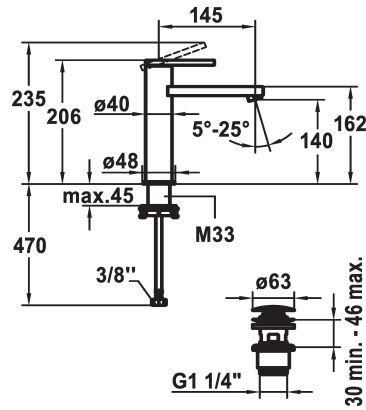

KWC AVA E Lever mixer - Basin

Modell-Linie: AVA E | 12.451.642.700FL
Umyvadlové armatury | Hydraulické armatury

KWC-No.

124955
stainless steel, A 145, flexible connection hoses, with Push Open

124956
stainless steel, A 145, flexible connection hoses, without pop-up valve

ATT-KWC- ABLAUFGARNITUR

mit_Push_open

ohne_Ablaufgarnitur

- flow rate and temperature continuously variable
- * Flexible connection hoses 3/8"
- * QuickInstallation - Fastening via threaded connection with locking screws
- * Mounting hole size ø35 mm
- * Scope of delivery:
- KWC pop-up valve Push Open 2 in 1 Z.538.321.177

Technické údaje

A_Spout_Spray
ATT-KWC-ABLAUFGARNITUR
Connection
ATT-KWC-AUSLAUF
Handling
ATT-KWC-FARBCODE
Installation_type
Faucet_typ
Measure_Height
G_Acoustic group
Projection_A
EnergyLabelCH
ATT-KWC-MASS-WASSERAUSTRITT
Materiál

5 l/min (3 bar)
mit_Push_open
Flexible_Anschlussschläuche
fixovaná
topbedient
stainless steel
Standmontage
Hebelmischer
206
I
A145
A
140
ROSTFREIER_STAHL

Náhradní díly

KWC AVA E Lever mixer - Basin

Modell-Linie: AVA E | 12.451.642.700FL
Umyvadlové armatury | Hydraulické armatury