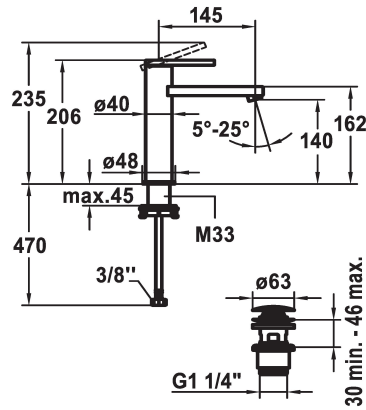

KWC AVA E Lever mixer - Basin

Modell-Linie: AVA E | 12.451.642.700FL
Taps | Manual taps

KWC-No.

124955
stainless steel, A 145, flexible connection hoses, with Push Open

124956
stainless steel, A 145, flexible connection hoses, without pop-up valve

Pop-up_valve

with Push open

without pop-up valve

- flow rate and temperature continuously variable
- * Flexible connection hoses 3/8"
- * QuickInstallation - Fastening via threaded connection with locking screws
- * Mounting hole size $\varnothing 35$ mm
- * Scope of delivery:
- KWC pop-up valve Push Open 2 in 1 Z.538.321.177

Technical Data

Flow rate
Pop-up_valve
Connection
Spout
Handling
Color code
Installation_type
Faucet_typ
Dimension Height
G_Acoustic group
Projection_A
Energy Label
Dimension Water outlet
material

5 l/min (3 bar)
with Push open
Flexible connection hoses
fixed
top lever
stainless steel
Pillar installation
Lever mixer
206
I
A 145
A
140
stainless steel

Spare Parts

KWC AVA E Lever mixer - Basin

Modell-Linie: AVA E | 12.451.642.700FL
Taps | Manual taps

Cartridge S 25

538711
Z.536.032

**Service key Neoperl © casing M20x1,
orange**

638338
Z.638.338
