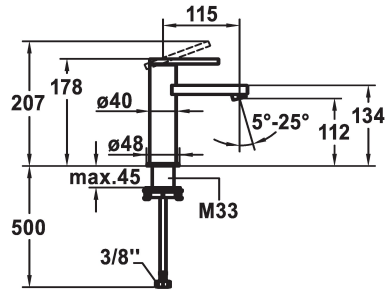

KWC AVA E Lever mixer - Basin

Modell-Linie: AVA E | 12.451.051.700FL
Armatura umywalkowa | Armatura jednouchwytywa

KWC-No.

124952
stainless steel, A 115, flexible connection hoses, with Push Open

124953
stainless steel, A 115, flexible connection hoses, without pop-up valve

- * Lever mixer
- * EcoProtect - water-saving device
- * Fixed spout
- Neoperl® Perlator® SSR, swivelling jet regulator
- * KWC cartridge S 25
- with ceramic discs

Dane techniczne

A_Spout_Spray
ATT-KWC-ABLAUFGARNITUR
Connection
ATT-KWC-AUSLAUF
Handling
ATT-KWC-FARBCODE
Installation_type
Faucet_typ
Dimension Height
G_Acoustic group
Projection_A
EnergyLabelCH
ATT-KWC-MASS-WASSERAUSTRITT
Materiał

ATT-KWC- ABLAUFGARNITUR

mit_Push_open

ohne_Ablaufgarnitur

- flow rate and temperature continuously variable
- * Flexible connection hoses 3/8"
- * QuickInstallation - Fastening via threaded connection with locking screws
- * Mounting hole size ø35 mm

5 l/min (3 bar)
ohne_Ablaufgarnitur
Flexible_Anschlusschläuche
fest
topbedient
stainless steel
Standmontage
Hebelmischer
178
I
A115
A
112
ROSTFREIER_STAHL

Części zamienne

KWC AVA E Lever mixer - Basin

Modell-Linie: AVA E | 12.451.051.700FL
Armatura umywalkowa | Armatura jednouchwytowa