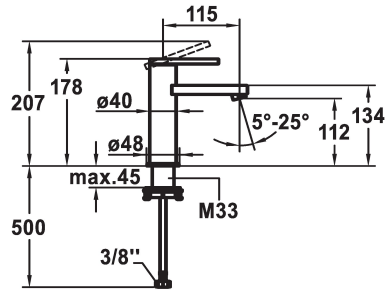

## KWC AVA E Lever mixer - Basin

Modell-Linie: AVA E | 12.451.051.700FL  
Umyvadlové armatury | Hydraulické armatury

### KWC-No.

**124952**  
stainless steel, A 115, flexible connection hoses, with Push Open

**124953**  
stainless steel, A 115, flexible connection hoses, without pop-up valve

- \* Lever mixer
- \* EcoProtect - water-saving device
- \* Fixed spout
- Neoperl® Perlator® SSR, swivelling jet regulator
- \* KWC cartridge S 25
- with ceramic discs

### ATT-KWC- ABLAUFGARNITUR

mit\_Push\_open

ohne\_Ablaufgarnitur

- flow rate and temperature continuously variable
- \* Flexible connection hoses 3/8"
- \* QuickInstallation - Fastening via threaded connection with locking screws
- \* Mounting hole size  $\varnothing 35$  mm

Faucet\_typ

Measure\_Height

G\_Acoustic group

Projection\_A

EnergyLabelCH

ATT-KWC-MASS-WASSERAUSTRITT

Materiál

5 l/min (3 bar)