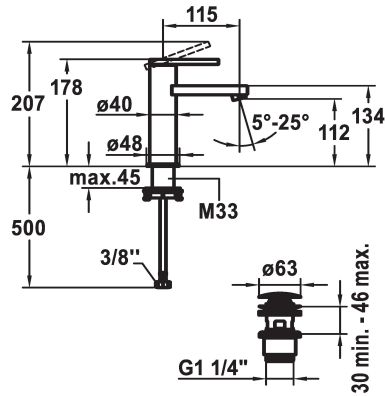

KWC AVA E Lever mixer - Basin

Modell-Linie: AVA E | 12.451.641.700FL
Kranar | Hydraulické armatury

KWC-No.

124952
stainless steel, A 115, flexible connection hoses, with Push Open

124953
stainless steel, A 115, flexible connection hoses, without pop-up valve

ATT-KWC- ABLAUFGARNITUR

mit_Push_open

ohne_Ablaufgarnitur

- * Flexible connection hoses 3/8"
- * QuickInstallation - Fastening via threaded connection with locking screws
- * Mounting hole size $\varnothing 35$ mm
- * Scope of delivery:
- KWC pop-up valve Push Open 2 in 1 Z.538.321.177

Faucet_typ

Measure_Height

G_Acoustic group

Projection_A

EnergyLabelCH

ATT-KWC-MASS-WASSERAUSTRITT

Material

5 l/min (3 bar)

I

A115

A

112

ROSTFREIER_STAHL

Reservdelar

KWC AVA E Lever mixer - Basin

Modell-Linie: AVA E | 12.451.641.700FL
Kranar | Hydraulické armatury