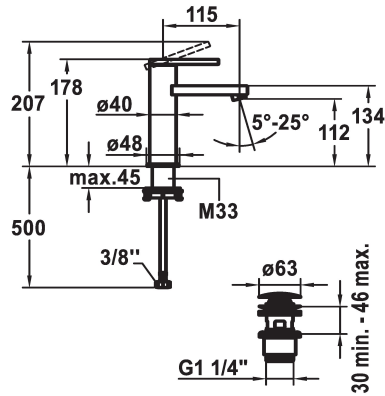

## KWC AVA E Lever mixer - Basin

Modell-Linie: AVA E | 12.451.641.700FL  
Armatura umywalkowa | Armatura jednouchwytywa

### KWC-No.

**124952**  
stainless steel, A 115, flexible connection hoses, with Push Open

**124953**  
stainless steel, A 115, flexible connection hoses, without pop-up valve

- \* Lever mixer
- \* EcoProtect - water-saving device
- \* Fixed spout
- Neoperl® Perlator® SSR, swivelling jet regulator
- \* KWC cartridge S 25
- with ceramic discs
- flow rate and temperature continuously variable

### ATT-KWC- ABLAUFGARNITUR

mit\_Push\_open

ohne\_Ablaufgarnitur

- \* Flexible connection hoses 3/8"
- \* QuickInstallation - Fastening via threaded connection with locking screws
- \* Mounting hole size  $\varnothing 35$  mm
- \* Scope of delivery:
- KWC pop-up valve Push Open 2 in 1 Z.538.321.177

Faucet\_typ

Dimension Height

G\_Acoustic group

Projection\_A

EnergyLabelCH

ATT-KWC-MASS-WASSERAUSTRITT

Materiał

5 l/min (3 bar)