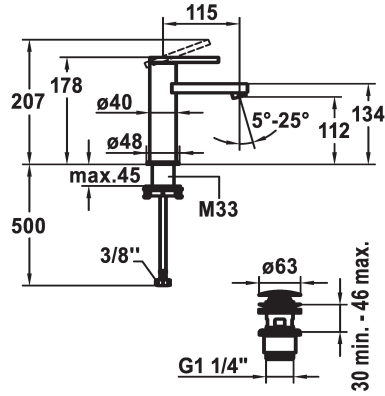

KWC AVA E Lever mixer - Basin

Modell-Linie: AVA E | 12.451.641.700FL
Taps | Manual taps

KWC-No.

124952
stainless steel, A 115, flexible connection hoses, with Push Open

124953
stainless steel, A 115, flexible connection hoses, without pop-up valve

pop-up valve

with Push open

without pop-up valve

- * Flexible connection hoses 3/8"
- * QuickInstallation - Fastening via threaded connection with locking screws
- * Mounting hole size $\varnothing 35$ mm
- * Scope of delivery:
- KWC pop-up valve Push Open 2 in 1 Z.538.321.177

Technical Data

Flow rate
pop-up valve
Connection
Spout
Handling
Color code
Installation type
Faucet_typ
Measure Height
Acoustic group
Projection A
Energy label
Dimension Water outlet
material

5 l/min (3 bar)
with Push open
Flexible connection hoses
fixed
top lever
stainless steel
Pillar installation
Lever mixer
178
I
A 115
A
112
stainless steel

Spare Parts

KWC AVA E Lever mixer - Basin

Modell-Linie: AVA E | 12.451.641.700FL
Taps | Manual taps

Cartridge S 25

538711
Z.536.032

**Service key Neoperl © casing M20x1,
orange**

638338
Z.638.338
