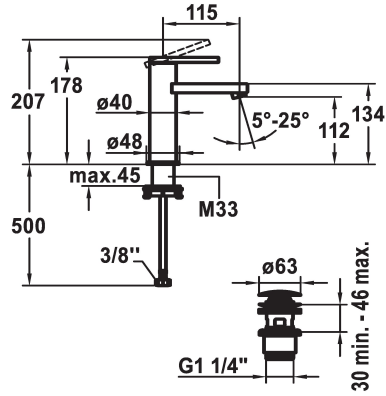

KWC AVA E Lever mixer - Basin

Modell-Linie: AVA E | 12.451.641.700FL
Taps | Manual taps

KWC-No.

124952
stainless steel, A 115, flexible connection hoses, with Push Open

124953
stainless steel, A 115, flexible connection hoses, without pop-up valve

Pop-up_valve

with Push open

without pop-up valve

- * Flexible connection hoses 3/8"
- * QuickInstallation - Fastening via threaded connection with locking screws
- * Mounting hole size 35 mm
- * Scope of delivery:
- KWC pop-up valve Push Open 2 in 1 Z.538.321.177

Technical Data

Flow rate
Pop-up_valve
Connection
Spout
Handling
Color code
Installation_type
Faucet_typ
Dimension Height
G_Acoustic group
Projection_A
Energy Label
Dimension Water outlet
material

5 l/min (3 bar)
with Push open
Flexible connection hoses
fixed
top lever
stainless steel
Pillar installation
Lever mixer
178
I
A 115
A
112
stainless steel

Spare Parts

KWC AVA E Lever mixer - Basin

Modell-Linie: AVA E | 12.451.641.700FL
Taps | Manual taps

Cartridge S 25

538711
Z.536.032

**Service key Neoperl © casing M20x1,
orange**

638338
Z.638.338
