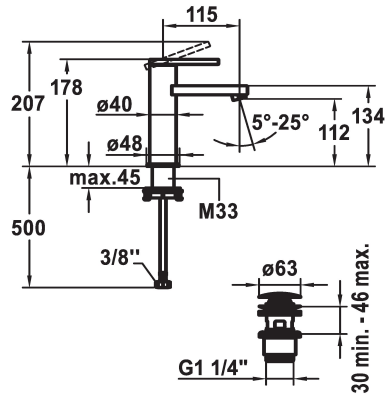

## KWC AVA E Lever mixer - Basin

Modell-Linie: AVA E | 12.451.641.700FL  
Umyvadlové armatury | Hydraulické armatury

### KWC-No.

**124952**  
stainless steel, A 115, flexible connection hoses, with Push Open

**124953**  
stainless steel, A 115, flexible connection hoses, without pop-up valve

- \* Lever mixer
- \* EcoProtect - water-saving device
- \* Fixed spout
- Neoperl® Perlator® SSR, swivelling jet regulator
- \* KWC cartridge S 25
- with ceramic discs
- flow rate and temperature continuously variable

### ATT-KWC- ABLAUFGARNITUR

mit\_Push\_open

ohne\_Ablaufgarnitur

- \* Flexible connection hoses 3/8"
- \* QuickInstallation - Fastening via threaded connection with locking screws
- \* Mounting hole size  $\varnothing 35$  mm
- \* Scope of delivery:
- KWC pop-up valve Push Open 2 in 1 Z.538.321.177

Faucet\_typ

Measure\_Height

G\_Acoustic group

Projection\_A

EnergyLabelCH

ATT-KWC-MASS-WASSERAUSTRITT

Materiál

5 l/min (3 bar)