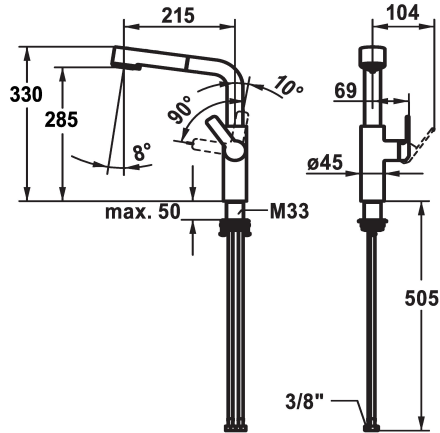

KWC DOMO E Lever mixer - Kitchen

Modell-Linie: DOMO E | 10.701.003.700FL
Kranar | Hydraulické armatury

KWC-No.

124937

stainless steel, A 215, flexible connection hoses

- * Lever mixer
- * Lever installation only possible on the right side
- Child safety: cold water flow in lever position towards the front
- * gap between wall and centre of mounting hole min. 26 mm
- * TouchProtect - anti-scald protection thanks to the "double skin" principle
- * Inherently safe against backflow
- * Pull-out spray
 - SprayClean - easy to clean and actively prevents limescale buildup
 - up to 600 mm pull-out length
 - TripleClean - Normal, soft, and power stream modes
 - hose surface to fit faucet surface

- QuickConnect - Simple hose connection system
- * Hose guide, swivelling 150°
- * EasyLock - a pull-out spray that easily slides back into place
- * OptimalSpace - ample space for washing or working
- * KWC cartridge M 35 S
 - with ceramic discs
 - flow rate and temperature continuously variable
 - temperature limitation
- * Flexible connection hoses 3/8"
- * QuickInstallation - Fastening via threaded connection with locking screws
- * Mounting hole size ø35 mm

Technical Data

ATT-KWC-A_AUSZUGBRAUSE_SIEB

8 l/min (3 bar)

ATT-KWC-A_AUSZUGBRAUSE_NORMAL

8 l/min (3 bar)

Connection

Flexible_Anschlussschläuche

ATT-KWC-AUSLAUF

Standmontage

Faucet_typ

Hebelmischer

Measure_Height

330

G_Acoustic group

I

Projection_A