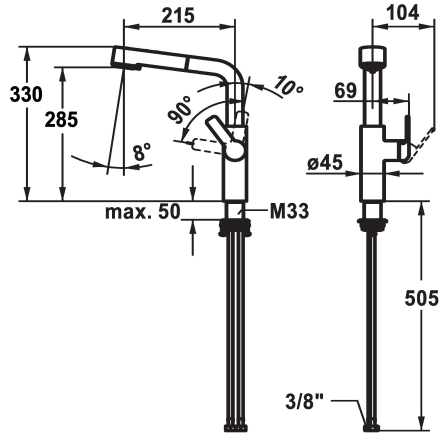

KWC DOMO E Lever mixer - Kitchen

Modell-Linie: DOMO E | 10.701.003.700FL
Armatura umywalkowa | Armatura jednouchwytywa

KWC-No.

124937
stainless steel, A 215, flexible connection hoses

- * Lever mixer
- * Lever installation only possible on the right side
- Child safety: cold water flow in lever position towards the front
- * gap between wall and centre of mounting hole min. 26 mm
- * TouchProtect - anti-scald protection thanks to the "double skin" principle
- * Inherently safe against backflow
- * Pull-out spray
 - SprayClean - easy to clean and actively prevents limescale buildup
 - up to 600 mm pull-out length
 - TripleClean - Normal, soft, and power stream modes
 - hose surface to fit faucet surface

- QuickConnect - Simple hose connection system
- * Hose guide, swivelling 150°
- * EasyLock - a pull-out spray that easily slides back into place
- * OptimalSpace - ample space for washing or working
- * KWC cartridge M 35 S
 - with ceramic discs
 - flow rate and temperature continuously variable
 - temperature limitation
- * Flexible connection hoses 3/8"
- * QuickInstallation - Fastening via threaded connection with locking screws
- * Mounting hole size ø35 mm

Dane techniczne

ATT-KWC-A_AUSZUGBRAUSE_SIEB

8 l/min (3 bar)

ATT-KWC-A_AUSZUGBRAUSE_NORMAL

8 l/min (3 bar)

Connection

Flexible_Anschlussschläuche

ATT-KWC-AUSLAUF

Standmontage

Faucet_typ

Hebelmischer

Dimension Height

330

G_Acoustic group

I

Projection_A