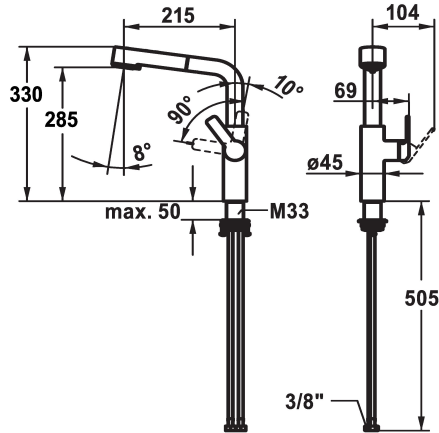

KWC DOMO E Lever mixer - Kitchen

Modell-Linie: DOMO E | 10.701.003.700FL
Hanat | Käsikäyttöiset hanat

KWC-No.

124937
stainless steel, A 215, flexible connection hoses

- * Lever mixer
- * Lever installation only possible on the right side
- Child safety: cold water flow in lever position towards the front
- * gap between wall and centre of mounting hole min. 26 mm
- * TouchProtect - anti-scald protection thanks to the "double skin" principle
- * Intrinsicly safe against backflow
- * Pull-out spray
 - SprayClean - easy to clean and actively prevents limescale buildup
 - up to 600 mm pull-out length
 - TripleClean - Normal, soft, and power stream modes
 - hose surface to fit faucet surface

- QuickConnect - Simple hose connection system
- * Hose guide, swivelling 150°
- * EasyLock - a pull-out spray that easily slides back into place
- * OptimalSpace - ample space for washing or working
- * KWC cartridge M 35 S
 - with ceramic discs
 - flow rate and temperature continuously variable
 - temperature limitation
- * Flexible connection hoses 3/8"
- * QuickInstallation - Fastening via threaded connection with locking screws
- * Mounting hole size ø35 mm

Tekniset tiedot

ATT-KWC-A_AUSZUGBRAUSE_SIEB	8 l/min (3 bar)
ATT-KWC-A_AUSZUGBRAUSE_NORMAL	8 l/min (3 bar)
Connection	Flexible_Anschlusschläuche
Spout	schwenkbar
Handling	seitenbedient
Kitchen_spray	Auszugbrause
Värikoodi	stainless steel
Installation_type	Standmontage
Faucet_typ	Hebelmischer
Measure_Height	330
G_Acoustic group	I
Projection_A	A215
EnergyLabelCH	B
ATT-KWC-MASS-WASSERAUSTRITT	285
Materiali	ROSTFREIER_STAHL
IviCode	0