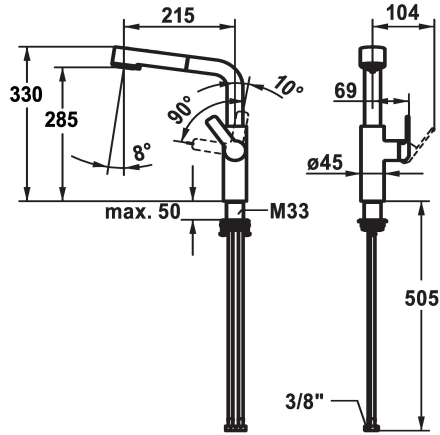

KWC DOMO E Lever mixer - Kitchen

Modell-Linie: DOMO E | 10.701.003.700FL
Taps | Manual taps

KWC-No.

124937

stainless steel, A 215, flexible connection hoses

- * Lever mixer
- * Lever installation only possible on the right side
- Child safety: cold water flow in lever position towards the front
- * gap between wall and centre of mounting hole min. 26 mm
- * TouchProtect - anti-scald protection thanks to the "double skin" principle
- * Inherently safe against backflow
- * Pull-out spray
 - SprayClean - easy to clean and actively prevents limescale buildup
 - up to 600 mm pull-out length
 - TripleClean - Normal, soft, and power stream modes
 - hose surface to fit faucet surface

- QuickConnect - Simple hose connection system
- * Hose guide, swivelling 150°
- * EasyLock - a pull-out spray that easily slides back into place
- * OptimalSpace - ample space for washing or working
- * KWC cartridge M 35 S
 - with ceramic discs
 - flow rate and temperature continuously variable
 - temperature limitation
- * Flexible connection hoses 3/8"
- * QuickInstallation - Fastening via threaded connection with locking screws
- * Mounting hole size ø35 mm

Technical Data

Flow rate needle spray	8 l/min (3 bar)
Flow rate normal spray	8 l/min (3 bar)
Connection	Flexible connection hoses
Spout	swivel
Handling	side lever
Kitchenspray	Pull-out spray
Color code	stainless steel
Installation type	Pillar installation
Faucet_typ	Lever mixer
Measure Height	330
Acoustic group	I
Projection A	A 215
Energy label	B
Dimension Water outlet	285
material	stainless steel