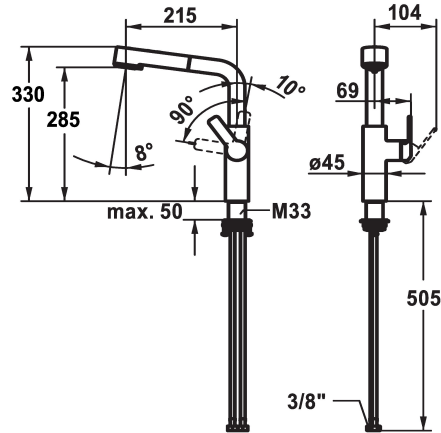

KWC DOMO E Lever mixer - Kitchen

Modell-Linie: DOMO E | 10.701.003.700FL
Umyvadlové armatury | Hydraulické armatury

KWC-No.

124937

stainless steel, A 215, flexible connection hoses

- * Lever mixer
- * Lever installation only possible on the right side
- Child safety: cold water flow in lever position towards the front
- * gap between wall and centre of mounting hole min. 26 mm
- * TouchProtect - anti-scald protection thanks to the "double skin" principle
- * Inherently safe against backflow
- * Pull-out spray
 - SprayClean - easy to clean and actively prevents limescale buildup
 - up to 600 mm pull-out length
 - TripleClean - Normal, soft, and power stream modes
 - hose surface to fit faucet surface

- QuickConnect - Simple hose connection system
- * Hose guide, swivelling 150°
- * EasyLock - a pull-out spray that easily slides back into place
- * OptimalSpace - ample space for washing or working
- * KWC cartridge M 35 S
 - with ceramic discs
 - flow rate and temperature continuously variable
 - temperature limitation
- * Flexible connection hoses 3/8"
- * QuickInstallation - Fastening via threaded connection with locking screws
- * Mounting hole size ø35 mm

Technické údaje

ATT-KWC-A_AUSZUGBRAUSE_SIEB

8 l/min (3 bar)

ATT-KWC-A_AUSZUGBRAUSE_NORMAL

8 l/min (3 bar)

Connection

Flexible_Anschlussschläuche

ATT-KWC-AUSLAUF

Standmontage

Faucet_typ

Hebelmischer

Measure_Height

330

G_Acoustic group

I

Projection_A