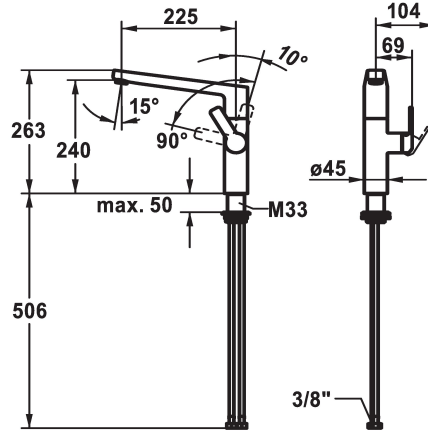

KWC DOMO E Lever mixer - Kitchen

Modell-Linie: DOMO E | 10.701.013.700FL
Kranar | Hydraulické armatury

KWC-No.

124936
stainless steel, A 225, flexible connection hoses

- * Lever mixer
- * Lever installation only possible on the right side
- Child safety: cold water flow in lever position towards the front
- * gap between wall and centre of mounting hole min. 26 mm
- * SwivelStop - swivel spout 360°, limitable to 150°
- Neoperl® Cascade® SLC
- * OptimalSpace - ample space for washing or working
- * KWC cartridge M 35 S

- with ceramic discs
- flow rate and temperature continuously variable
- temperature limitation
- * Flexible connection hoses 3/8"
- * QuickInstallation - Fastening via threaded connection with locking screws
- * Mounting hole size ø35 mm

Technical Data

A_Spout_Spray
Connection
ATT-KWC-AUSLAUF
Handling
ATT-KWC-FARBCODE
Installation_type
Faucet_typ
Measure_Height
G_Acoustic group
Projection_A
EnergyLabelCH
ATT-KWC-MASS-WASSERAUSTRITT
Material

11 l/min (3 bar)
Flexible_Anschlusschläuche
schwenkbar
seitenbedient
stainless steel
Standmontage
Hebelmischer
263
l
A225
B
240
ROSTFREIER-STAHL