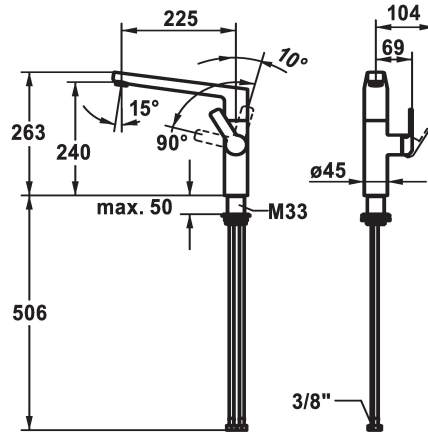

KWC DOMO E Lever mixer - Kitchen

Modell-Linie: DOMO E | 10.701.013.700FL
Armatura umywalkowa | Armatura jednouchwytowa

KWC-No.

124936
stainless steel, A 225, flexible connection hoses

- * Lever mixer
- * Lever installation only possible on the right side
- Child safety: cold water flow in lever position towards the front
- * gap between wall and centre of mounting hole min. 26 mm
- * SwivelStop - swivel spout 360°, limitable to 150°
- Neoperl® Cascade® SLC
- * OptimalSpace - ample space for washing or working
- * KWC cartridge M 35 S

- with ceramic discs
- flow rate and temperature continuously variable
- temperature limitation
- * Flexible connection hoses 3/8"
- * QuickInstallation - Fastening via threaded connection with locking screws
- * Mounting hole size ø35 mm

Dane techniczne

A_Spout_Spray
Connection
ATT-KWC-AUSLAUF
Handling
ATT-KWC-FARBCODE
Installation_type
Faucet_typ
Dimension Height
G_Acoustic group
Projection_A
EnergyLabelCH
ATT-KWC-MASS-WASSERAUSTRITT
Material

11 l/min (3 bar)
Flexible_Anschlusschläuche
schwenkbar
seitenbedient
stainless steel
Standmontage
Hebelmischer
263
l
A225
B
240
ROSTFREIER-STAHL