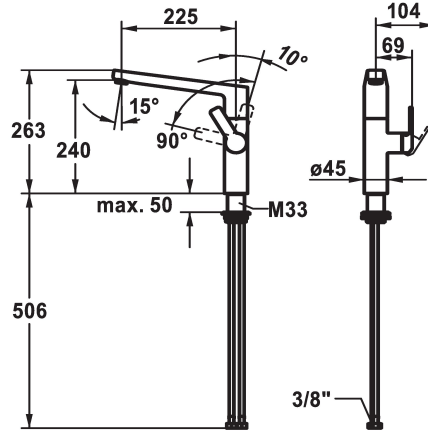

KWC DOMO E Lever mixer - Kitchen

Modell-Linie: DOMO E | 10.701.013.700FL
Taps | Manual taps

KWC-No.

124936
stainless steel, A 225, flexible connection hoses

- * Lever mixer
- * Lever installation only possible on the right side
- Child safety: cold water flow in lever position towards the front
- * gap between wall and centre of mounting hole min. 26 mm
- * SwivelStop - swivel spout 360°, limitable to 150°
- Neoperl® Cascade® SLC
- * OptimalSpace - ample space for washing or working
- * KWC cartridge M 35 S

- with ceramic discs
- flow rate and temperature continuously variable
- temperature limitation
- * Flexible connection hoses 3/8"
- * QuickInstallation - Fastening via threaded connection with locking screws
- * Mounting hole size ø35 mm

Technical Data

Flow rate	11 l/min (3 bar)
Connection	Flexible connection hoses
Spout	swivel
Handling	side lever
Color code	stainless steel
Installation type	Pillar installation
Faucet_typ	Lever mixer
Dimension Height	263
Acoustic group	I
Projection A	A 225
Energy label	B
Dimension Water outlet	240
material	stainless steel

Flow rate	11 l/min (3 bar)
Connection	Flexible connection hoses
Spout	swivel
Handling	side lever
Color code	stainless steel
Installation type	Pillar installation
Faucet_typ	Lever mixer
Dimension Height	263
Acoustic group	I
Projection A	A 225
Energy label	B
Dimension Water outlet	240
material	stainless steel