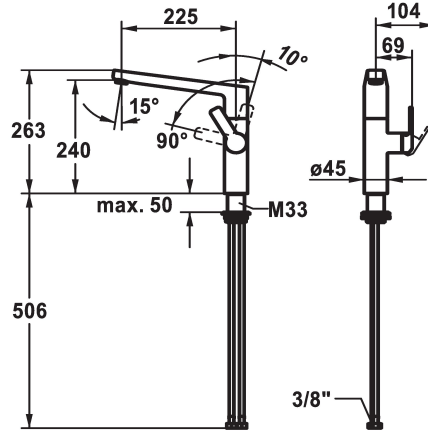

KWC DOMO E Lever mixer - Kitchen

Modell-Linie: DOMO E | 10.701.013.700FL
Umyvadlové armatury | Hydraulické armatury

KWC-No.

124936
stainless steel, A 225, flexible connection hoses

- * Lever mixer
- * Lever installation only possible on the right side
- Child safety: cold water flow in lever position towards the front
- * gap between wall and centre of mounting hole min. 26 mm
- * SwivelStop - swivel spout 360°, limitable to 150°
- Neoperl® Cascade® SLC
- * OptimalSpace - ample space for washing or working
- * KWC cartridge M 35 S

- with ceramic discs
- flow rate and temperature continuously variable
- temperature limitation
- * Flexible connection hoses 3/8"
- * QuickInstallation - Fastening via threaded connection with locking screws
- * Mounting hole size ø35 mm

Technické údaje

A_Spout_Spray
Connection
ATT-KWC-AUSLAUF
Handling
ATT-KWC-FARBCODE
Installation_type
Faucet_typ
Measure_Height
G_Acoustic group
Projection_A
EnergyLabelCH
ATT-KWC-MASS-WASSERAUSTRITT
Materiál

11 l/min (3 bar)
Flexible_Anschlusschläuche
schwenkbar
seitenbedient
stainless steel
Standmontage
Hebelmischer
263
l
A225
B
240
ROSTFREIER-STAHL