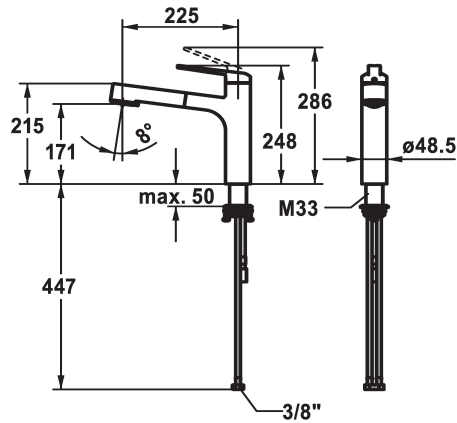

KWC DOMO E Lever mixer - Kitchen

Modell-Linie: DOMO E | 10.701.033.700FL
Kranar | Hydraulické armatury

KWC-No.

124934
stainless steel, A 225, flexible connection hoses

- * Lever mixer
- * TouchProtect - anti-scald protection thanks to the "double skin" principle
- * Intrinsicly safe against backflow
- * Pull-out spray
 - SprayClean - easy to clean and actively prevents limescale buildup
 - up to 600 mm pull-out length
 - TripleClean - Normal, soft, and power stream modes
 - hose surface to fit faucet surface
 - QuickConnect - Simple hose connection system

- * Hose guide, swivelling 120°
- * EasyLock - a pull-out spray that easily slides back into place
- * OptimalSpace - ample space for washing or working
- * KWC cartridge M 35 S
 - with ceramic discs
 - flow rate and temperature continuously variable
 - temperature limitation
- * Flexible connection hoses 3/8"
- * QuickInstallation - Fastening via threaded connection with locking screws
- * Mounting hole size 43.5 mm

Technical Data

ATT-KWC-A_AUSZUGBRAUSE_SIEB
ATT-KWC-A_AUSZUGBRAUSE_NORMAL
Connection
ATT-KWC-AUSLAUF
Handling
Kitchen_spray
ATT-KWC-FARBCODE
Installation_type
Faucet_typ
Measure_Height
G_Acoustic group
Projection_A
EnergyLabelCH
ATT-KWC-MASS-WASSERAUSTRITT
Material

9 l/min (3 bar)
8 l/min (3 bar)
Flexible_Anschlusschläuche
schwenkbar
topbedient
Auszugbrause
stainless steel
Standmontage
Hebelmischer
248
l
A225
B
171
ROSTFREIER_STAHL