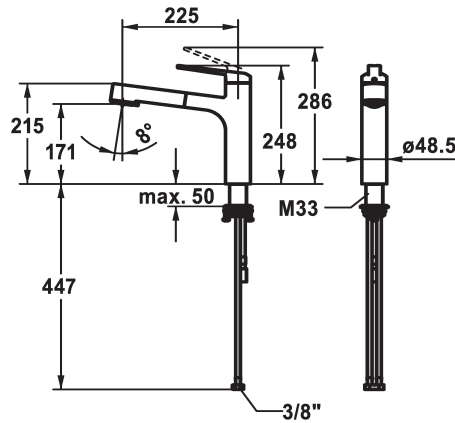

## KWC DOMO E Lever mixer - Kitchen

Modell-Linie: DOMO E | 10.701.033.700FL  
Armatura umywalkowa | Armatura jednouchwytywa

### KWC-No.

**124934**  
stainless steel, A 225, flexible connection hoses

- \* Lever mixer
- \* TouchProtect - anti-scald protection thanks to the "double skin" principle
- \* Intrinsicly safe against backflow
- \* Pull-out spray
  - SprayClean - easy to clean and actively prevents limescale buildup
  - up to 600 mm pull-out length
  - TripleClean - Normal, soft, and power stream modes
  - hose surface to fit faucet surface
  - QuickConnect - Simple hose connection system

- \* Hose guide, swivelling 120°
- \* EasyLock - a pull-out spray that easily slides back into place
- \* OptimalSpace - ample space for washing or working
- \* KWC cartridge M 35 S
  - with ceramic discs
  - flow rate and temperature continuously variable
  - temperature limitation
- \* Flexible connection hoses 3/8"
- \* QuickInstallation - Fastening via threaded connection with locking screws
- \* Mounting hole size 48.5 mm

9 l/min (3 bar)
8 l/min (3 bar)
Flexible_Anschlusschläuche
schwenkbar
topbedient
Auszugbrause
stainless steel
Standmontage
Hebelmischer
248
l
A225
B
171
ROSTFREIER_STAHL