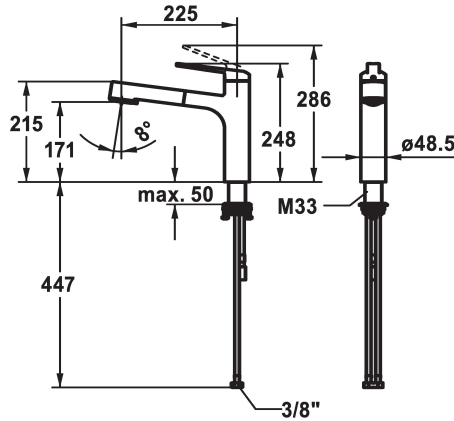

## KWC DOMO E Lever mixer - Kitchen

Modell-Linie: DOMO E | 10.701.033.700FL  
Hanat | Käsi­käyt­toiset hanat

### KWC-No.

**124934**  
stainless steel, A 225, flexible connection hoses

- \* Lever mixer
- \* TouchProtect - anti-scald protection thanks to the "double skin" principle
- \* Intrinsicly safe against backflow
- \* Pull-out spray
  - SprayClean - easy to clean and actively prevents limescale buildup
  - up to 600 mm pull-out length
  - TripleClean - Normal, soft, and power stream modes
  - hose surface to fit faucet surface
  - QuickConnect - Simple hose connection system

- \* Hose guide, swivelling 120°
- \* EasyLock - a pull-out spray that easily slides back into place
- \* OptimalSpace - ample space for washing or working
- \* KWC cartridge M 35 S
  - with ceramic discs
  - flow rate and temperature continuously variable
  - temperature limitation
- \* Flexible connection hoses 3/8"
- \* QuickInstallation - Fastening via threaded connection with locking screws
- \* Mounting hole size 48.5 mm

### Tekniset tiedot

ATT-KWC-A_AUSZUGBRAUSE_SIEB	9 l/min (3 bar)
ATT-KWC-A_AUSZUGBRAUSE_NORMAL	8 l/min (3 bar)
Connection	Flexible_Anschluss­schläuche
Spout	schwenkbar
Handling	topbedient
Kitchen_spray	Auszugbrause
Värikoodi	stainless steel
Installation_type	Standmontage
Faucet_typ	Hebelmischer
Measure_Height	248
G_Acoustic group	I
Projection_A	A225
EnergyLabelCH	B
ATT-KWC-MASS-WASSERAUSTRITT	171
Materiaali	ROSTFREIER-STAHL
IviCode	0