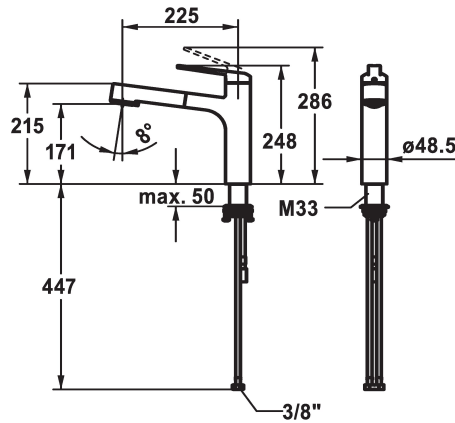

KWC DOMO E Lever mixer - Kitchen

Modell-Linie: DOMO E | 10.701.033.700FL
Umyvadlové armatury | Hydraulické armatury

KWC-No.

124934
stainless steel, A 225, flexible connection hoses

- * Lever mixer
- * TouchProtect - anti-scald protection thanks to the "double skin" principle
- * Intrinsicly safe against backflow
- * Pull-out spray
 - SprayClean - easy to clean and actively prevents limescale buildup
 - up to 600 mm pull-out length
 - TripleClean - Normal, soft, and power stream modes
 - hose surface to fit faucet surface
 - QuickConnect - Simple hose connection system

- * Hose guide, swivelling 120°
- * EasyLock - a pull-out spray that easily slides back into place
- * OptimalSpace - ample space for washing or working
- * KWC cartridge M 35 S
 - with ceramic discs
 - flow rate and temperature continuously variable
 - temperature limitation
- * Flexible connection hoses 3/8"
- * QuickInstallation - Fastening via threaded connection with locking screws
- * Mounting hole size ø35 mm

Technické údaje

ATT-KWC-A_AUSZUGBRAUSE_SIEB
ATT-KWC-A_AUSZUGBRAUSE_NORMAL
Connection
ATT-KWC-AUSLAUF
Handling
Kitchen_spray
ATT-KWC-FARBCODE
Installation_type
Faucet_typ
Measure_Height
G_Acoustic group
Projection_A
EnergyLabelCH
ATT-KWC-MASS-WASSERAUSTRITT
Materiál

9 l/min (3 bar)
8 l/min (3 bar)
Flexible_Anschlussschläuche
schwenkbar
topbedient
Auszugbrause
stainless steel
Standmontage
Hebelmischer
248
l
A225
B
171
ROSTFREIER_STAHL