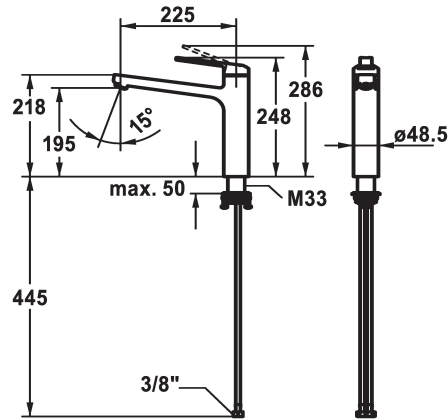

KWC DOMO E Lever mixer - Kitchen

Modell-Linie: DOMO E | 10.701.023.700FL
Armatura umywalkowa | Armatura jednouchwytywa

KWC-No.

124933
stainless steel, A 225, flexible connection hoses

- * Lever mixer
- * Swivel spout 150°
- Neoperl® Cascade® SLC
- * OptimalSpace - ample space for washing or working
- * KWC cartridge M 35 S
- with ceramic discs

- flow rate and temperature continuously variable
- temperature limitation
- * Flexible connection hoses 3/8"
- * QuickInstallation - Fastening via threaded connection with locking screws
- * Mounting hole size $\varnothing 35$ mm

Dane techniczne

A_Spout_Spray
Connection
ATT-KWC-AUSLAUF
Handling
ATT-KWC-FARBCODE
Installation_type
Faucet_typ
Dimension Height
G_Acoustic_group
Projection_A
EnergyLabelCH
ATT-KWC-MASS-WASSERAUSTRITT
Material

12 l/min (3 bar)
Flexible_Anschlusschläuche
schwenkbar
topbedient
stainless steel
Standmontage
Hebelmischer
248
I
A225
B
195
ROSTFREIER_STAHL