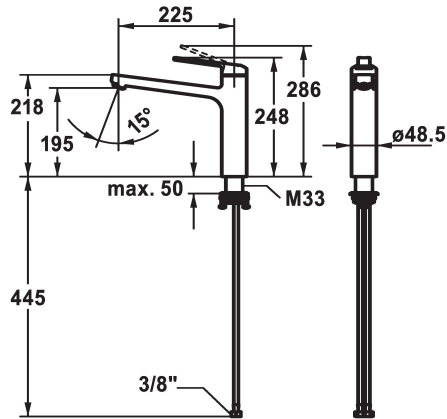

KWC DOMO E Lever mixer - Kitchen

Modell-Linie: DOMO E | 10.701.023.700FL
Taps | Manual taps

KWC-No.

124933
stainless steel, A 225, flexible connection hoses

- * Lever mixer
- * Swivel spout 150°
- Neoperl® Cascade® SLC
- * OptimalSpace - ample space for washing or working
- * KWC cartridge M 35 S
- with ceramic discs

- flow rate and temperature continuously variable
- temperature limitation
- * Flexible connection hoses 3/8"
- * QuickInstallation - Fastening via threaded connection with locking screws
- * Mounting hole size $\varnothing 35$ mm

Technical Data

Flow rate
Connection
Spout
Handling
Color code
Installation type
Faucet_typ
Measure Height
Acoustic group
Projection A
Energy label
Dimension Water outlet
material

12 l/min (3 bar)
Flexible connection hoses
swivel
top lever
stainless steel
Pillar installation
Lever mixer
248
I
A 225
B
195
stainless steel