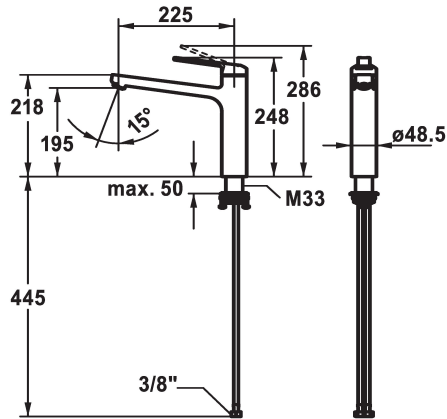

KWC DOMO E Lever mixer - Kitchen

Modell-Linie: DOMO E | 10.701.023.700FL
Taps | Manual taps

KWC-No.

124933
stainless steel, A 225, flexible connection hoses

- * Lever mixer
- * Swivel spout 150°
- Neoperl® Cascade® SLC
- * OptimalSpace - ample space for washing or working
- * KWC cartridge M 35 S
- with ceramic discs

- flow rate and temperature continuously variable
- temperature limitation
- * Flexible connection hoses 3/8"
- * QuickInstallation - Fastening via threaded connection with locking screws
- * Mounting hole size $\varnothing 35$ mm

Technical Data

Flow rate
Connection
Spout
Handling
Color code
Installation_type
Faucet_typ
Dimension Height
G_Acoustic group
Projection_A
Energy Label
Dimension Water outlet
material

12 l/min (3 bar)
Flexible connection hoses
swivel
top lever
stainless steel
Pillar installation
Lever mixer
248
I
A 225
B
195
stainless steel