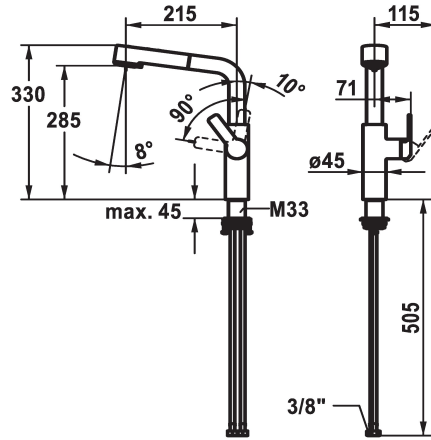

KWC DOMO 6.0 Lever mixer - Kitchen

Modell-Linie: DOMO 6.0 | 10.661.003.000FL
Taps | Manual taps

KWC-No.

124928

chromeline, A 215, flexible connection hoses

- * Lever mixer
- * Lever installation only possible on the right side
- Child safety: cold water flow in lever position towards the front
- * gap between wall and centre of mounting hole min. 26 mm
- * TouchProtect - anti-scald protection thanks to the "double skin" principle
- * Intrinsicly safe against backflow
- * Pull-out spray
 - SprayClean - easy to clean and actively prevents limescale buildup
 - up to 600 mm pull-out length
 - TripleClean - Normal, soft, and power stream modes
 - hose surface to fit faucet surface
 - QuickConnect - Simple hose connection system

- * Hose guide, swivelling 150°
- * EasyLock - a pull-out spray that easily slides back into place
- * OptimalSpace - ample space for washing or working
- * KWC cartridge M 35 S
 - with ceramic discs
 - flow rate and temperature continuously variable
 - temperature limitation
- * Flexible connection hoses 3/8"
- * QuickInstallation - Fastening via threaded connection with locking screws
- * Mounting hole size $\varnothing 35$ mm
- * To be ordered separately (optional or if necessary):
 - Swivel range limited to 120°, Z.538.320

Technical Data

Flow rate needle spray
Flow rate normal spray
Connection
Spout
Handling
Kitchen_spray
Color code
Installation_type
Faucet_typ
Design
Dimension Height
G_Acoustic group
Projection_A
Energy Label
Dimension Water outlet
material

8 l/min (3 bar)
8 l/min (3 bar)
Flexible connection hoses
swivel
side lever
Pull-out spray
chrome
Pillar installation
Lever mixer
L-Spout
345
I
A 215
A
285
Brass