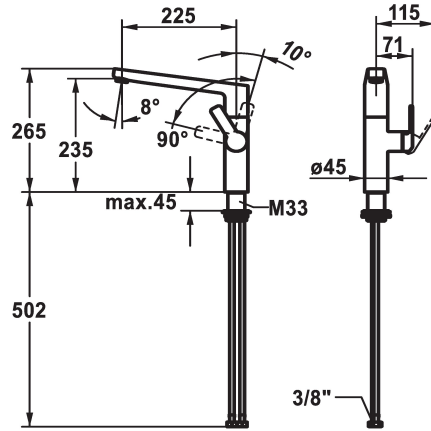

KWC DOMO 6.0 Lever mixer - Kitchen

Modell-Linie: DOMO 6.0 | 10.661.013.000FL
Armatura umywalkowa | Armatura jednouchwytywa

KWC-No.

124926

chromeline, A 225, flexible connection hoses

- * Lever mixer
- * Lever installation only possible on the right side
- Child safety: cold water flow in lever position towards the front
- * gap between wall and centre of mounting hole min. 26 mm
- * SwivelStop - swivel spout 150°, extensible to 360°
- Neoperl® Cascade® SLC
- * OptimalSpace - ample space for washing or working
- * KWC cartridge M 35 S
- with ceramic discs

- flow rate and temperature continuously variable
- temperature limitation
- * Flexible connection hoses 3/8"
- * QuickInstallation - Fastening via threaded connection with locking screws
- * Mounting hole size ø35 mm
- * To be ordered separately (optional or if necessary):
- Swivel range limited to 120° Z.538.320

Dane techniczne

A_Spout_Spray	11 l/min (3 bar)
Connection	Flexible_Anschlusschläuche
ATT-KWC-AUSLAUF	schwenkbar
Handling	seitenbedient
ATT-KWC-FARBCODE	chromeline
Installation_type	Standmontage
Faucet_typ	Hebelmischer
Dimension Height	265
G_Acoustic group	I
Projection_A	A225
EnergyLabelCH	B
ATT-KWC-MASS-WASSERAUSTRITT	235
Material	Mosiqdz

11 l/min (3 bar)
Flexible_Anschlusschläuche
schwenkbar
seitenbedient
chromeline
Standmontage
Hebelmischer
265
I
A225
B
235
Mosiqdz