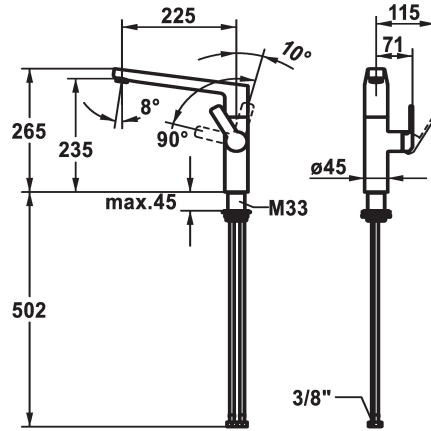

## KWC DOMO 6.0 Lever mixer - Kitchen

Modell-Linie: DOMO 6.0 | 10.661.013.000FL  
Hanat | Käsikäyttöiset hanat

### KWC-No.

**124926**

chromeline, A 225, flexible connection hoses

- \* Lever mixer
- \* Lever installation only possible on the right side
- Child safety: cold water flow in lever position towards the front
- \* gap between wall and centre of mounting hole min. 26 mm
- \* SwivelStop - swivel spout 150°, extensible to 360°
- Neoperl® Cascade® SLC
- \* OptimalSpace - ample space for washing or working
- \* KWC cartridge M 35 S
- with ceramic discs

- flow rate and temperature continuously variable
- temperature limitation
- \* Flexible connection hoses 3/8"
- \* QuickInstallation - Fastening via threaded connection with locking screws
- \* Mounting hole size ø35 mm
- \* To be ordered separately (optional or if necessary):
- Swivel range limited to 120° Z.538.320

### Tekniset tiedot

A_Spout_Spray
Connection
Spout
Handling
Värikoodi
Installation_type
Faucet_typ
Measure_Height
G_Acoustic group
Projection_A
EnergyLabelCH
ATT-KWC-MASS-WASSERAUSTRITT
Materiaali
IviCode