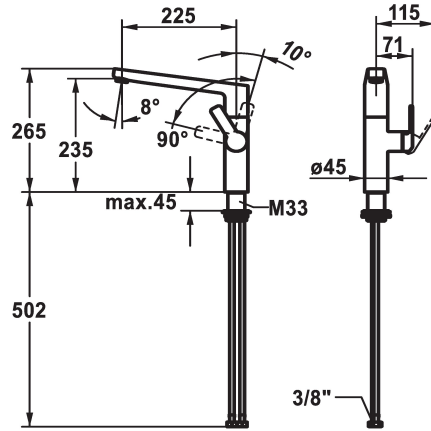

KWC DOMO 6.0 Lever mixer - Kitchen

Modell-Linie: DOMO 6.0 | 10.661.013.000FL
Taps | Manual taps

KWC-No.

124926

chromeline, A 225, flexible connection hoses

- * Lever mixer
- * Lever installation only possible on the right side
- Child safety: cold water flow in lever position towards the front
- * gap between wall and centre of mounting hole min. 26 mm
- * SwivelStop - swivel spout 150°, extensible to 360°
- Neoperl® Cascade® SLC
- * OptimalSpace - ample space for washing or working
- * KWC cartridge M 35 S
- with ceramic discs

- flow rate and temperature continuously variable
- temperature limitation
- * Flexible connection hoses 3/8"
- * QuickInstallation - Fastening via threaded connection with locking screws
- * Mounting hole size ø35 mm
- * To be ordered separately (optional or if necessary):
- Swivel range limited to 120° Z.538.320

Technical Data

Flow rate
Connection
Spout
Handling
Color code
Installation type
Faucet_typ
Dimension Height
Acoustic group
Projection A
Energy label
Dimension Water outlet
material

11 l/min (3 bar)
Flexible connection hoses
swivel
side lever
chromeline
Pillar installation
Lever mixer
265
I
A 225
B
235
Brass