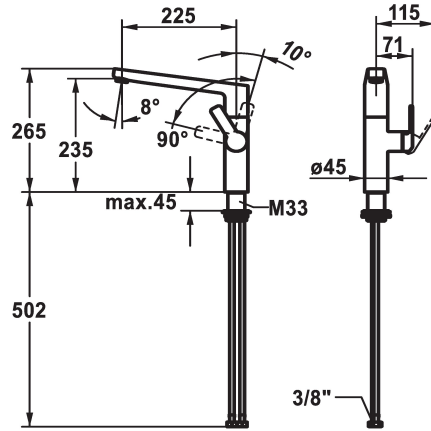

## KWC DOMO 6.0 Lever mixer - Kitchen

Modell-Linie: DOMO 6.0 | 10.661.013.000FL  
Umyvadlové armatury | Hydraulické armatury

### KWC-No.

**124926**

chromeline, A 225, flexible connection hoses

### \* Lever mixer

\* Lever installation only possible on the right side

- Child safety: cold water flow in lever position towards the front

\* gap between wall and centre of mounting hole min. 26 mm

\* SwivelStop - swivel spout 150°, extensible to 360°

\* QuickInstallation - Fastening via threaded connection with locking screws

\* Mounting hole size ø35 mm

\* To be ordered separately (optional or if necessary):

- Swivel range limited to 120° Z.538.320