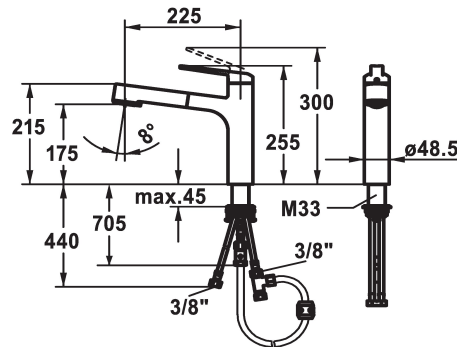

## KWC DOMO 6.0

Lever mixer - Kitchen - Low pressure

Modell-Linie: DOMO 6.0 | 10.665.033.000FL

Hanat | Käsi­käyt­toiset hanat

### KWC-No.

**124924**

chromeline, A 225, flexible connection hoses

- \* Lever mixer
- \* TouchProtect - anti-scald protection thanks to the "double skin" principle
- \* Intrinsicly safe against backflow
- \* Pull-out spray
  - SprayClean - easy to clean and actively prevents limescale buildup
  - up to 600 mm pull-out length
  - TripleClean - Normal, soft, and power stream modes
  - hose surface to fit faucet surface
- \* Hose guide, swivelling 120°

- \* EasyLock - a pull-out spray that easily slides back into place
- \* OptimalSpace - ample space for washing or working
- \* KWC cartridge M 35 S
  - with ceramic discs
  - flow rate and temperature continuously variable
  - temperature limitation
- \* Flexible connection hoses 3/8"
- \* QuickInstallation - Fastening via threaded connection with locking screws
- \* Mounting hole size ø35 mm

### Tekniset tiedot

ATT-KWC-A\_AUSZUGBRAUSE\_SIEB

7 l/min (3 bar)

ATT-KWC-A\_AUSZUGBRAUSE\_NORMAL

7 l/min (3 bar)

Connection

Flexible\_Anschluss­schläuche

Spout