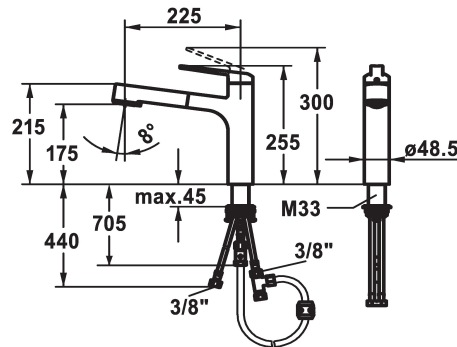

KWC DOMO 6.0

Lever mixer - Kitchen - Low pressure

Modell-Linie: DOMO 6.0 | 10.665.033.000FL

Taps | Manual taps

KWC-No.

124924

chromeline, A 225, flexible connection hoses

- * Lever mixer
- * TouchProtect - anti-scald protection thanks to the "double skin" principle
- * Intrinsicly safe against backflow
- * Pull-out spray
 - SprayClean - easy to clean and actively prevents limescale buildup
 - up to 600 mm pull-out length
 - TripleClean - Normal, soft, and power stream modes
 - hose surface to fit faucet surface
- * Hose guide, swivelling 120°

- * EasyLock - a pull-out spray that easily slides back into place
- * OptimalSpace - ample space for washing or working
- * KWC cartridge M 35 S
 - with ceramic discs
 - flow rate and temperature continuously variable
 - temperature limitation
- * Flexible connection hoses 3/8"
- * QuickInstallation - Fastening via threaded connection with locking screws
- * Mounting hole size ø35 mm

Technical Data

Flow rate needle spray	7 l/min (3 bar)
Flow rate normal spray	7 l/min (3 bar)
Connection	Flexible connection hoses
Spout	swivel
Handling	top lever
Kitchenspray	Pull-out spray
Color code	chromeline
Installation type	Pillar installation
Faucet_typ	Lever mixer
Measure Height	255
Energysaving	low pressure
Acoustic group	I
Projection A	A 225
Energy label	A
Dimension Water outlet	175
material	Brass