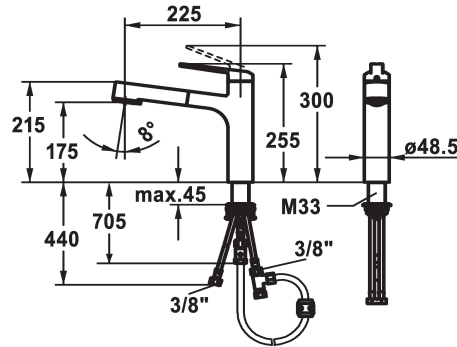

KWC DOMO 6.0

Lever mixer - Kitchen - Low pressure

Modell-Linie: DOMO 6.0 | 10.665.033.000FL

Taps | Manual taps

KWC-No.

124924

chromeline, A 225, flexible connection hoses

- * Lever mixer
- * TouchProtect - anti-scald protection thanks to the "double skin" principle
- * Intrinsicly safe against backflow
- * Pull-out spray
 - SprayClean - easy to clean and actively prevents limescale buildup
 - up to 600 mm pull-out length
 - TripleClean - Normal, soft, and power stream modes
 - hose surface to fit faucet surface
- * Hose guide, swivelling 120°

- * EasyLock - a pull-out spray that easily slides back into place
- * OptimalSpace - ample space for washing or working
- * KWC cartridge M 35 S
 - with ceramic discs
 - flow rate and temperature continuously variable
 - temperature limitation
- * Flexible connection hoses 3/8"
- * QuickInstallation - Fastening via threaded connection with locking screws
- * Mounting hole size ø35 mm

Technical Data

Flow rate needle spray
Flow rate normal spray
Connection
Spout
Handling
Kitchen_spray
Color_code
Installation_type
Faucet_typ
Dimension Height
Energysaving
G_Acoustic group
Projection_A
Energy Label
Dimension Water outlet
material

7 l/min (3 bar)
7 l/min (3 bar)
Flexible connection hoses
swivel
top lever
Pull-out spray
chrome
Pillar installation
Lever mixer
255
low pressure
I
A 225
A
175
Brass