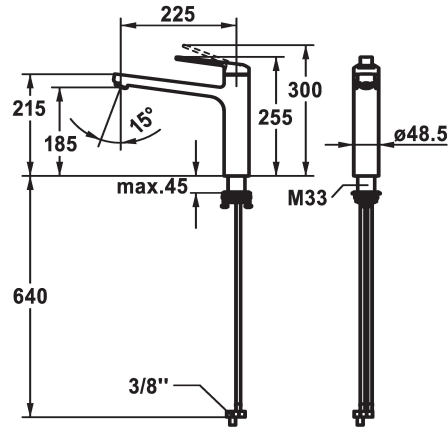

KWC DOMO 6.0

Lever mixer - Kitchen - Low pressure

Modell-Linie: DOMO 6.0 | 10.665.023.000FL

Hanat | Käsikäyttöiset hanat

KWC-No.

124921

chromeline, A 225, flexible connection hoses

- * Lever mixer
- * Swivel spout 150°
- Jet regulator
- * OptimalSpace - ample space for washing or working
- * KWC cartridge M 35 S
- with ceramic discs

- flow rate and temperature continuously variable
- temperature limitation
- * Flexible connection hoses 3/8"
- * QuickInstallation - Fastening via threaded connection with locking screws
- * Mounting hole size $\varnothing 35$ mm

Tekniset tiedot

A_Spout_Spray
Connection
Spout
Handling
Värikoodi
Installation_type
Faucet_typ
Measure_Height
ATT-KWC-ENERGIESPAREN
G_Acoustic_group
Projection_A
EnergyLabelCH
ATT-KWC-MASS-WASSERAUSTRITT
Materiaali
IviCode

6 l/min (3 bar)
Flexible_Anschlusschläuche
schwenkbar
topbedient
chromeline
Standmontage
Hebelmischer
255
Niederdruck
l
A225
A
185
Messinki
0