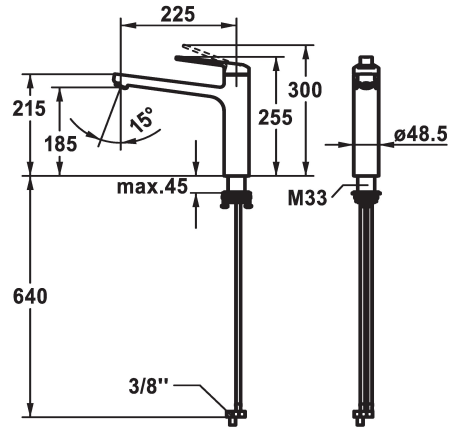

### KWC-No.

**124921**

chromeline, A 225, flexible connection hoses

- \* Lever mixer
- \* Swivel spout 150°
- Jet regulator
- \* OptimalSpace - ample space for washing or working
- \* KWC cartridge M 35 S
- with ceramic discs

- flow rate and temperature continuously variable
- temperature limitation
- \* Flexible connection hoses 3/8"
- \* QuickInstallation - Fastening via threaded connection with locking screws
- \* Mounting hole size  $\varnothing 35$  mm

### Technical Data

Flow rate	6 l/min (3 bar)
Connection	Flexible connection hoses
Spout	swivel
Handling	top lever
Color code	chromeline
Installation type	Pillar installation
Faucet_typ	Lever mixer
Measure Height	255
Energysaving	low pressure
Acoustic group	I
Projection A	A 225
Energy label	A
Dimension Water outlet	185
material	Brass

Flow rate	6 l/min (3 bar)
Connection	Flexible connection hoses
Spout	swivel
Handling	top lever
Color code	chromeline
Installation type	Pillar installation
Faucet_typ	Lever mixer
Measure Height	255
Energysaving	low pressure
Acoustic group	I
Projection A	A 225
Energy label	A
Dimension Water outlet	185
material	Brass