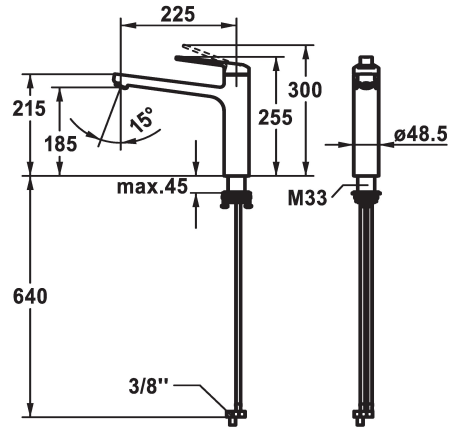

### KWC-No.

**124921**

chromeline, A 225, flexible connection hoses

- \* Lever mixer
- \* Swivel spout 150°
- Jet regulator
- \* OptimalSpace - ample space for washing or working
- \* KWC cartridge M 35 S
- with ceramic discs

- flow rate and temperature continuously variable
- temperature limitation
- \* Flexible connection hoses 3/8"
- \* QuickInstallation - Fastening via threaded connection with locking screws
- \* Mounting hole size  $\varnothing 35$  mm

### Technical Data

Flow rate	6 l/min (3 bar)
Connection	Flexible connection hoses
Spout	swivel
Handling	top lever
Color_code	chrome
Installation_type	Pillar installation
Faucet_typ	Lever mixer
Dimension Height	255
Energysaving	low pressure
G_Acoustic group	I
Projection_A	A 225
Energy Label	A
Dimension Water outlet	185
material	Brass

Flow rate	6 l/min (3 bar)
Connection	Flexible connection hoses
Spout	swivel
Handling	top lever
Color_code	chrome
Installation_type	Pillar installation
Faucet_typ	Lever mixer
Dimension Height	255
Energysaving	low pressure
G_Acoustic group	I
Projection_A	A 225
Energy Label	A
Dimension Water outlet	185
material	Brass