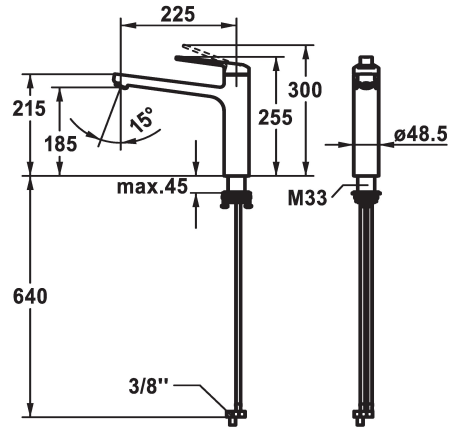

KWC DOMO 6.0

Lever mixer - Kitchen - Low pressure

Modell-Linie: DOMO 6.0 | 10.665.023.000FL

Umyvadlové armatury | Hydraulické armatury

KWC-No.

124921

chromeline, A 225, flexible connection hoses

- * Lever mixer
- * Swivel spout 150°
- Jet regulator
- * OptimalSpace - ample space for washing or working
- * KWC cartridge M 35 S
- with ceramic discs

- flow rate and temperature continuously variable
- temperature limitation
- * Flexible connection hoses 3/8"
- * QuickInstallation - Fastening via threaded connection with locking screws
- * Mounting hole size $\varnothing 35$ mm

Technické údaje

A_Spout_Spray
Connection
ATT-KWC-AUSLAUF
Handling
ATT-KWC-FARBCODE
Installation_type
Faucet_typ
Measure_Height
ATT-KWC-ENERGIESPAREN
G_Acoustic_group
Projection_A
EnergyLabelCH
ATT-KWC-MASS-WASSERAUSTRITT
Materiál

6 l/min (3 bar)
Flexible_Anschlusschläuche
schwenkbar
topbedient
chromeline
Standmontage
Hebelmischer
255
Niederdruck
l
A225
A
185
mosaz