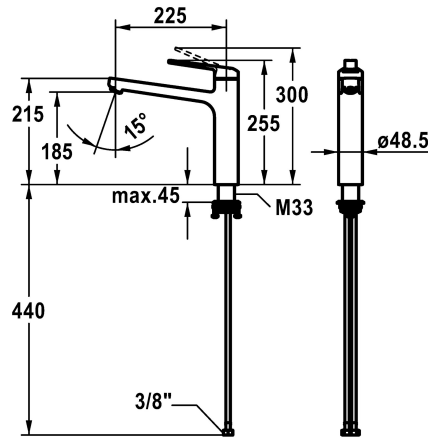

KWC DOMO 6.0 Lever mixer - Kitchen

Modell-Linie: DOMO 6.0 | 10.661.023.000FL
Kranar | Hydraulické armatúry

KWC-No.

124918
chromeline, A 225, flexible connection hoses

- * Lever mixer
- * Swivel spout 150°
- Neoperl® Cascade® SLC
- * OptimalSpace - ample space for washing or working
- * KWC cartridge M 35 S
- with ceramic discs

- flow rate and temperature continuously variable
- temperature limitation
- * Flexible connection hoses 3/8"
- * QuickInstallation - Fastening via threaded connection with locking screws
- * Mounting hole size $\varnothing 35$ mm

Technical Data

A_Spout_Spray
Connection
ATT-KWC-AUSLAUF
Handling
ATT-KWC-FARBCODE
Installation_type
Faucet_typ
Measure_Height
G_Acoustic_group
Projection_A
EnergyLabelCH
ATT-KWC-MASS-WASSERAUSTRITT
Material

12 l/min (3 bar)
Flexible_Anschlusschläuche
schwenkbar
topbedient
chromeline
Standmontage
Hebelmischer
255
I
A225
B
185
Mässing