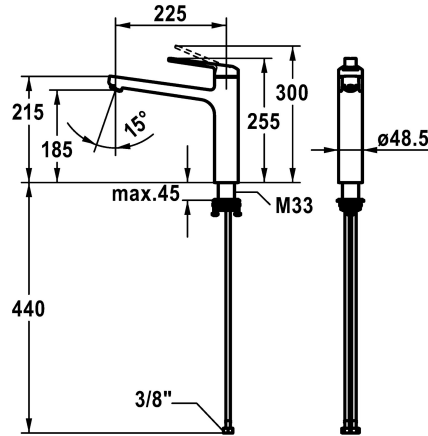

KWC DOMO 6.0 Lever mixer - Kitchen

Modell-Linie: DOMO 6.0 | 10.661.023.000FL
Armatura umywalkowa | Armatura jednouchwytywa

KWC-No.

124918
chromeline, A 225, flexible connection hoses

- * Lever mixer
- * Swivel spout 150°
- Neoperl® Cascade® SLC
- * OptimalSpace - ample space for washing or working
- * KWC cartridge M 35 S
- with ceramic discs

- flow rate and temperature continuously variable
- temperature limitation
- * Flexible connection hoses 3/8"
- * QuickInstallation - Fastening via threaded connection with locking screws
- * Mounting hole size $\varnothing 35$ mm

Dane techniczne

A_Spout_Spray
Connection
ATT-KWC-AUSLAUF
Handling
ATT-KWC-FARBCODE
Installation_type
Faucet_typ
Dimension Height
G_Acoustic_group
Projection_A
EnergyLabelCH
ATT-KWC-MASS-WASSERAUSTRITT
Material

12 l/min (3 bar)
Flexible_Anschlusschläuche
schwenkbar
topbedient
chromeline
Standmontage
Hebelmischer
255
I
A225
B
185
Mosiqdz