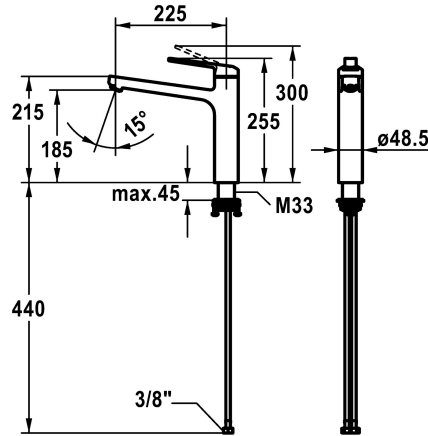

KWC DOMO 6.0 Lever mixer - Kitchen

Modell-Linie: DOMO 6.0 | 10.661.023.000FL
Hanat | Käsi­käyt­toiset hanat

KWC-No.

124918
chromeline, A 225, flexible connection hoses

- * Lever mixer
- * Swivel spout 150°
- Neoperl® Cascade® SLC
- * OptimalSpace - ample space for washing or working
- * KWC cartridge M 35 S
- with ceramic discs

- flow rate and temperature continuously variable
- temperature limitation
- * Flexible connection hoses 3/8"
- * QuickInstallation - Fastening via threaded connection with locking screws
- * Mounting hole size $\varnothing 35$ mm

Tekniset tiedot

A_Spout_Spray
Connection
Spout
Handling
Värikoodi
Installation_type
Faucet_typ
Measure_Height
G_Acoustic_group
Projection_A
EnergyLabelCH
ATT-KWC-MASS-WASSERAUSTRITT
Materiaali
lviCode

12 l/min (3 bar)
Flexible_Anschluss­schläuche
schwenkbar
topbedient
chromeline
Standmontage
Hebelmischer
255
I
A225
B
185
Messink
0