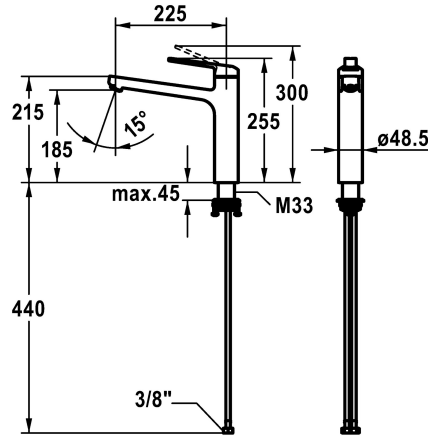

KWC DOMO 6.0 Lever mixer - Kitchen

Modell-Linie: DOMO 6.0 | 10.661.023.000FL
Taps | Manual taps

KWC-No.

124918
chromeline, A 225, flexible connection hoses

- * Lever mixer
- * Swivel spout 150°
- Neoperl® Cascade® SLC
- * OptimalSpace - ample space for washing or working
- * KWC cartridge M 35 S
- with ceramic discs

- flow rate and temperature continuously variable
- temperature limitation
- * Flexible connection hoses 3/8"
- * QuickInstallation - Fastening via threaded connection with locking screws
- * Mounting hole size $\varnothing 35$ mm

Technical Data

Flow rate
Connection
Spout
Handling
Color code
Installation type
Faucet_typ
Dimension Height
Acoustic group
Projection A
Energy label
Dimension Water outlet
material

12 l/min (3 bar)
Flexible connection hoses
swivel
top lever
chromeline
Pillar installation
Lever mixer
255
I
A 225
B
185
Brass