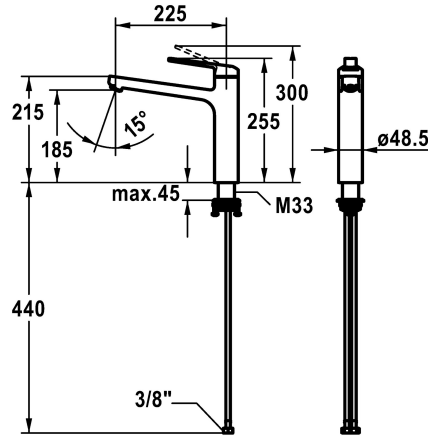

KWC DOMO 6.0 Lever mixer - Kitchen

Modell-Linie: DOMO 6.0 | 10.661.023.000FL
Taps | Manual taps

KWC-No.

124918
chromeline, A 225, flexible connection hoses

- * Lever mixer
- * Swivel spout 150°
- Neoperl® Cascade® SLC
- * OptimalSpace - ample space for washing or working
- * KWC cartridge M 35 S
- with ceramic discs

- flow rate and temperature continuously variable
- temperature limitation
- * Flexible connection hoses 3/8"
- * QuickInstallation - Fastening via threaded connection with locking screws
- * Mounting hole size $\varnothing 35$ mm

Technical Data

Flow rate
Connection
Spout
Handling
Color_code
Installation_type
Faucet_typ
Dimension Height
G_Acoustic group
Projection_A
Energy Label
Dimension Water outlet
material

12 l/min (3 bar)
Flexible connection hoses
swivel
top lever
chrome
Pillar installation
Lever mixer
255
I
A 225
B
185
Brass