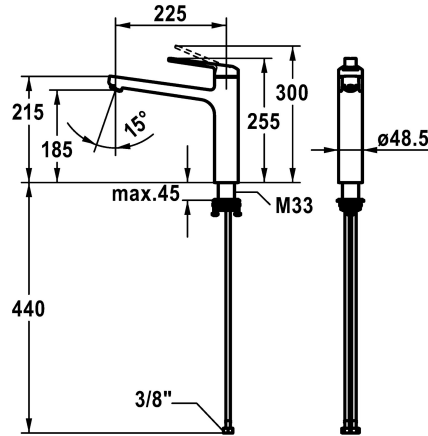

KWC DOMO 6.0 Lever mixer - Kitchen

Modell-Linie: DOMO 6.0 | 10.661.023.000FL
Umyvadlové armatury | Hydraulické armatury

KWC-No.

124918
chromeline, A 225, flexible connection hoses

- * Lever mixer
- * Swivel spout 150°
- Neoperl® Cascade® SLC
- * OptimalSpace - ample space for washing or working
- * KWC cartridge M 35 S
- with ceramic discs

- flow rate and temperature continuously variable
- temperature limitation
- * Flexible connection hoses 3/8"
- * QuickInstallation - Fastening via threaded connection with locking screws
- * Mounting hole size $\varnothing 35$ mm

Technické údaje

A_Spout_Spray
Connection
ATT-KWC-AUSLAUF
Handling
ATT-KWC-FARBCODE
Installation_type
Faucet_typ
Measure_Height
G_Acoustic_group
Projection_A
EnergyLabelCH
ATT-KWC-MASS-WASSERAUSTRITT
Material

12 l/min (3 bar)
Flexible_Anschlusschläuche
schwenkbar
topbedient
chromeline
Standmontage
Hebelmischer
255
I
A225
B
185
mosaz