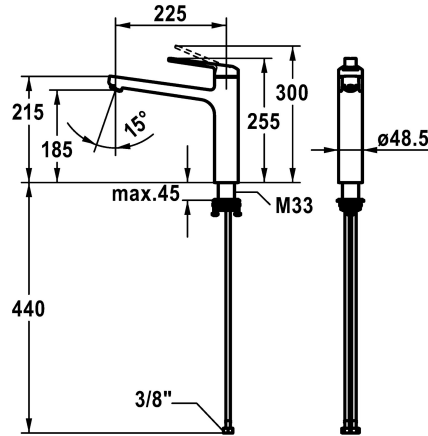

KWC DOMO 6.0 Lever mixer - Kitchen

Modell-Linie: DOMO 6.0 | 10.661.023.000FL
Taps | Manual taps

KWC-No.

124918
chromeline, A 225, flexible connection hoses

- * Lever mixer
- * Swivel spout 150°
- Neoperl® Cascade® SLC
- * OptimalSpace - ample space for washing or working
- * KWC cartridge M 35 S
- with ceramic discs

- flow rate and temperature continuously variable
- temperature limitation
- * Flexible connection hoses 3/8"
- * QuickInstallation - Fastening via threaded connection with locking screws
- * Mounting hole size ø35 mm

Technical Data

Flow rate
Connection
Spout
Handling
Color code
Installation_type
Faucet_typ
Dimension Height
G_Acoustic group
Projection_A
Energy Label
Dimension Water outlet
material

12 l/min (3 bar)
Flexible connection hoses
swivel
top lever
chrome
Pillar installation
Lever mixer
255
I
A 225
B
185
Brass