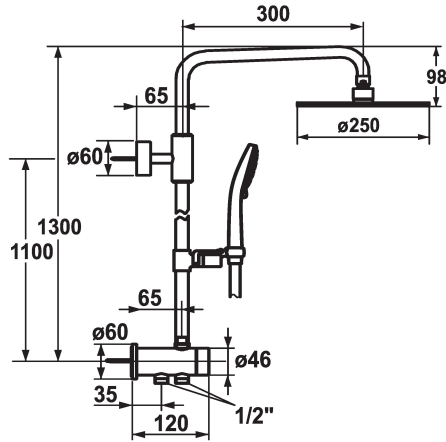

Modell-Linie: SHOWERCULTURE | 26.006.013.000

Armatura natryskowa | Armatura natryskowa

#### KWC-No.

**124898**

chromeline, A 300, L 1100, with hand shower and hose

- \* Shower system Modification set fit
- \* Suitable for connection to surface-mounted mixer
- \* TouchProtect - anti-scald protection thanks to the "double skin" principle
- \* The water-bearing sliding wall bar can be shortened to any individual length as required
- \* SkinProtect - Safety stop prevents scalding
- \* Turning handle to control flow and for diverter
- \* KWC ball joint bracket, elevation adjustment lockable
- \* Tube diameter 20 mm

- \* Scope of delivery:
  - Diverter with outlet (top) for water-bearing sliding wall bar
  - Hand shower KWC FIT-E trio 26.000.132.000
  - Shower hose 1600 mm, plastic 26.001.003.000 and 1000 mm (can be shortened), plastic 26.001.009.000
  - Shower head KWC PIATTO -X R250 26.000.214.000
  - Sliding wall bar kit 26.004.003.000
  - Shower guide rod holder (top), for connecting guide rod and spray arm

#### Dane techniczne

ATT-KWC-BRAUSEGARNITUR
ATT-KWC-FARBCODE
Installation_type
Faucet_typ
Dimension Height
Projection_A
Measure_L
Material

mit_Brause_Schlauch
chromeline
Montaż naścienny
DuSys Komponenten
1300
A300
L1100
Mosiqdz